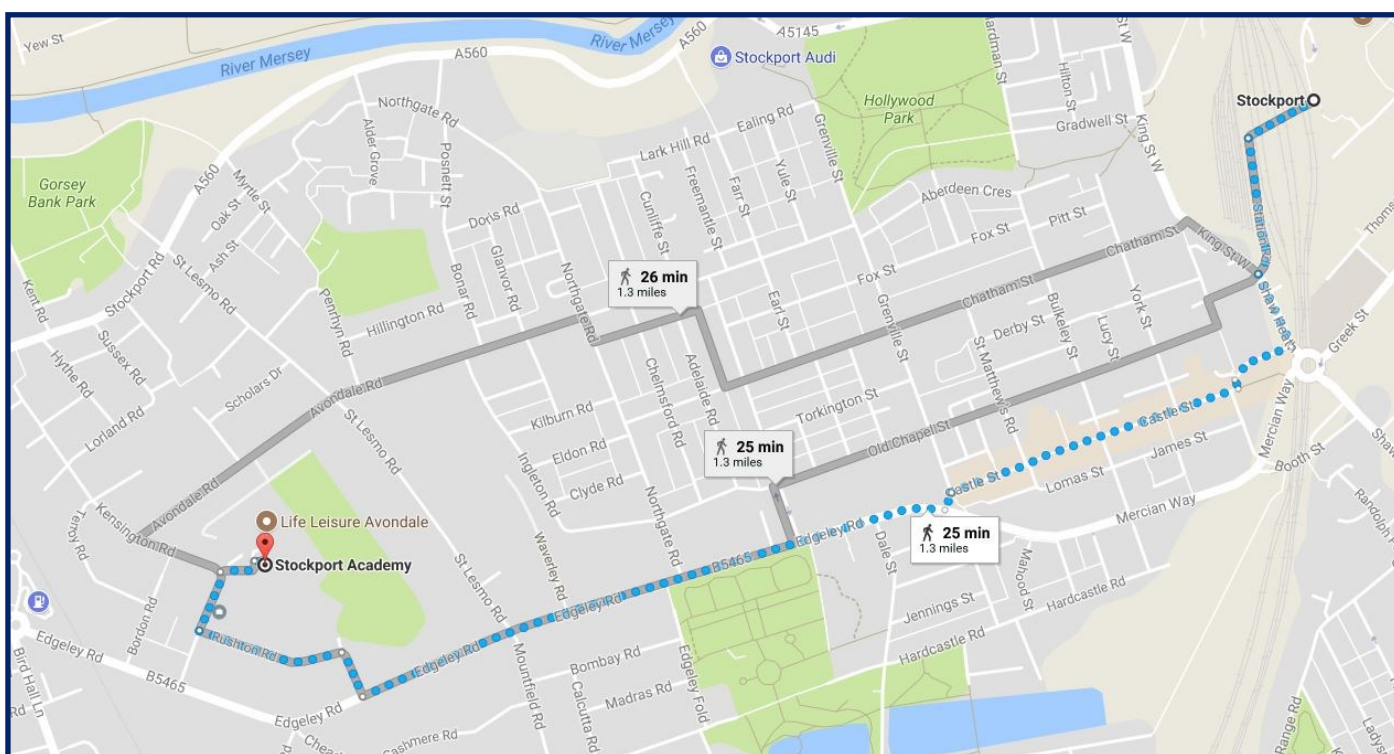

Stockport Academy

The best in everyone™

Part of United Learning

Event Information

Address: Heathbank Road, Stockport, SK3 0UP

Telephone: 0161 286 0330

Email: enquiries@stockport-academy.org

or

firstname.lastname@stockport-academy.org

Opening Hours: Monday to Friday 08:00 - 17:00

Saturday 08:00 - 12:00

Sunday Closed

Getting Here...

By Train: Nearest station is Stockport, which is approximately a 25 minute walk or 5 minutes by taxi. Leave the station by the Edgeley side of the platform and follow the map directions below.

By Car: From the M60, the nearest junctions are Junction 2 (Anti Clockwise) or Junction 1 (Clockwise).

Sat Navs: Use the postcode SK3 0UP and enter via the Heathbank Road entrance.

Parking: We share a car park with the leisure centre and there are ample car park spaces, although during term time spaces are often limited from 9am.